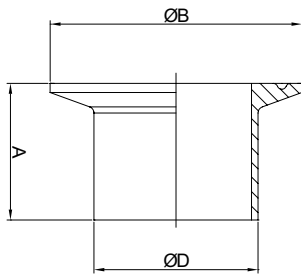

卫生级卡箍接头 SANITARY FERRULE

卡箍接头
Ferrule

3A

No.KST-F013

Size	A			B	D
	14WMP	14MMP	14AMP		
1"	12.7	21.5	28.6	50.5	25.4
1 1/2"	12.7	21.5	28.6	50.5	38.1
2"	12.7	21.5	28.6	64.0	50.8
2 1/2"	12.7	21.5	28.6	77.5	63.5
3"	12.7	21.5	28.6	91.0	76.2
4"	15.8	21.5	28.6	119.0	101.6
6"	22.2	21.5	38.1	167.0	152.4
8"	22.2	21.5	38.1	217.7	203.2
10"	22.2	21.5	38.1	268.5	254.0

卡箍接头
Ferrule

ISO/IDF

No.KST-F014

Size	A	B	D
1"	21.5	50.5	25.4
1 1/4"	21.5	50.5	31.8
1 1/2"	21.5	50.5	38.1
2"	21.5	64.0	50.8
2 1/2"	21.5	77.5	63.5
3"	21.5	91.0	76.2
3 1/2"	21.5	106.0	88.9
4"	21.5	119.0	101.6

卡箍接头
Ferrule

BPE

No.KST-F015

Size	A	B	D
1/2"	44.5	25.4	12.7
3/4"	44.5	25.4	19.1
1"	44.5	50.5	25.4
1 1/2"	44.5	50.5	38.1
2"	57.2	64.0	50.8
2 1/2"	57.2	77.5	63.5
3"	57.2	91.0	76.2
4"	57.2	119.0	101.6