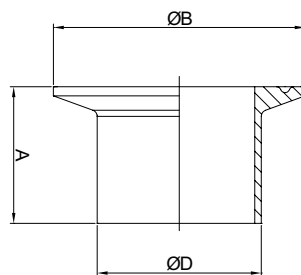

卫生级卡箍接头 SANITARY FERRULE

卡箍接头
Ferrule

3A

No.KST-F013

Size	A			B	D
	14WMP	14MMP	14AMP		
1"	12.7	21.5	28.6	50.5	25.4
1 1/2"	12.7	21.5	28.6	50.5	38.1
2"	12.7	21.5	28.6	64.0	50.8
2 1/2"	12.7	21.5	28.6	77.5	63.5
3"	12.7	21.5	28.6	91.0	76.2
4"	15.8	21.5	28.6	119.0	101.6
6"	22.2	21.5	38.1	167.0	152.4
8"	22.2	21.5	38.1	217.7	203.2
10"	22.2	21.5	38.1	268.5	254.0

卡箍接头
Ferrule

ISO/IDF

No.KST-F014

Size	A	B	D
1"	21.5	50.5	25.4
1 1/4"	21.5	50.5	31.8
1 1/2"	21.5	50.5	38.1
2"	21.5	64.0	50.8
2 1/2"	21.5	77.5	63.5
3"	21.5	91.0	76.2
3 1/2"	21.5	106.0	88.9
4"	21.5	119.0	101.6

卡箍接头
Ferrule

BPE

No.KST-F015

Size	A	B	D
1/2"	44.5	25.4	12.7
3/4"	44.5	25.4	19.1
1"	44.5	50.5	25.4
1 1/2"	44.5	50.5	38.1
2"	57.2	64.0	50.8
2 1/2"	57.2	77.5	63.5
3"	57.2	91.0	76.2
4"	57.2	119.0	101.6