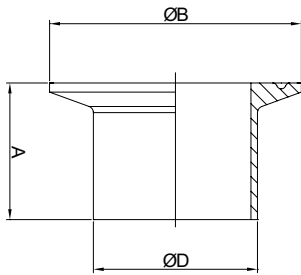

卫生级卡箍接头 SANITARY FERRULE

卡箍接头
Ferrule

3A

No.KST-F013

Size	A			B	D
	14WMP	14MMP	14AMP		
1"	12.7	21.5	28.6	50.5	25.4
1 1/2"	12.7	21.5	28.6	50.5	38.1
2"	12.7	21.5	28.6	64.0	50.8
2 1/2"	12.7	21.5	28.6	77.5	63.5
3"	12.7	21.5	28.6	91.0	76.2
4"	15.8	21.5	28.6	119.0	101.6
6"	22.2	21.5	38.1	167.0	152.4
8"	22.2	21.5	38.1	217.7	203.2
10"	22.2	21.5	38.1	268.5	254.0

卡箍接头
Ferrule

ISO/IDF

No.KST-F014

Size	A	B	D
1"	21.5	50.5	25.4
1 1/4"	21.5	50.5	31.8
1 1/2"	21.5	50.5	38.1
2"	21.5	64.0	50.8
2 1/2"	21.5	77.5	63.5
3"	21.5	91.0	76.2
3 1/2"	21.5	106.0	88.9
4"	21.5	119.0	101.6

卡箍接头
Ferrule

BPE

No.KST-F015

Size	A	B	D
1/2"	44.5	25.4	12.7
3/4"	44.5	25.4	19.1
1"	44.5	50.5	25.4
1 1/2"	44.5	50.5	38.1
2"	57.2	64.0	50.8
2 1/2"	57.2	77.5	63.5
3"	57.2	91.0	76.2
4"	57.2	119.0	101.6