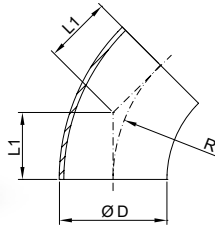

45°焊接式弯头  
45° Welded Elbow

3A No.KST-P014

Size	D	L1	R
1"	25.4	15.8	38.1
1 1/2"	38.1	23.8	57.2
2"	50.8	31.8	76.2
2 1/2"	63.5	39.6	95.3
3"	76.2	47.6	114.3
4"	101.6	63.5	152.4
6"	152.4	94.7	228.6

45°焊接式弯头长型  
45° Welded Elbow (Long Type)

3A No.KST-P015

Size	D	L1	R
1"	25.4	30.2	38.1
1 1/2"	38.1	41.3	57.2
2"	50.8	58.7	76.2
2 1/2"	63.5	76.2	95.3
3"	76.2	93.7	114.3
4"	101.6	122.2	152.4
6"	152.4	158.2	228.6

45°卡箍式弯头  
45° Clamped Elbow

3A No.KST-P016

Size	B	L1	R
1"	50.5	28.5	38.1
1 1/2"	50.5	36.5	57.2
2"	64.0	44.5	76.2
2 1/2"	77.5	52.3	95.3
3"	91.0	60.3	114.3
4"	119.0	76.2	152.4

180°焊接式弯头  
180° Welded Elbow

3A No.KST-P017

Size	D	L1	H
1"	25.4	76.2	38.1
1 1/2"	38.1	114.4	57.2
2"	50.8	152.4	76.2
2 1/2"	63.5	190.6	95.3
3"	76.2	228.6	114.3
4"	101.6	304.8	152.4