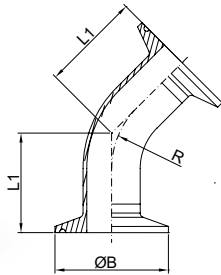

45°焊接式弯头  
45° Welded Elbow

3A No.KST-P014

Size	D	L1	R
1"	25.4	15.8	38.1
1 1/2"	38.1	23.8	57.2
2"	50.8	31.8	76.2
2 1/2"	63.5	39.6	95.3
3"	76.2	47.6	114.3
4"	101.6	63.5	152.4
6"	152.4	94.7	228.6

45°焊接式弯头长型  
45° Welded Elbow (Long Type)

3A No.KST-P015

Size	D	L1	R
1"	25.4	30.2	38.1
1 1/2"	38.1	41.3	57.2
2"	50.8	58.7	76.2
2 1/2"	63.5	76.2	95.3
3"	76.2	93.7	114.3
4"	101.6	122.2	152.4
6"	152.4	158.2	228.6

45°卡箍式弯头  
45° Clamped Elbow

3A No.KST-P016

Size	B	L1	R
1"	50.5	28.5	38.1
1 1/2"	50.5	36.5	57.2
2"	64.0	44.5	76.2
2 1/2"	77.5	52.3	95.3
3"	91.0	60.3	114.3
4"	119.0	76.2	152.4

180°焊接式弯头  
180° Welded Elbow

3A No.KST-P017

Size	D	L1	H
1"	25.4	76.2	38.1
1 1/2"	38.1	114.4	57.2
2"	50.8	152.4	76.2
2 1/2"	63.5	190.6	95.3
3"	76.2	228.6	114.3
4"	101.6	304.8	152.4