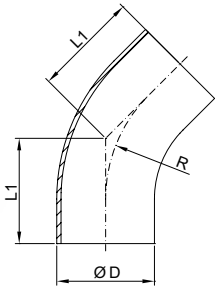

45°焊接式弯头  
45° Welded Elbow

3A No.KST-P014

Size	D	L1	R
1"	25.4	15.8	38.1
1 1/2"	38.1	23.8	57.2
2"	50.8	31.8	76.2
2 1/2"	63.5	39.6	95.3
3"	76.2	47.6	114.3
4"	101.6	63.5	152.4
6"	152.4	94.7	228.6

45°焊接式弯头长型  
45° Welded Elbow (Long Type)

3A No.KST-P015

Size	D	L1	R
1"	25.4	30.2	38.1
1 1/2"	38.1	41.3	57.2
2"	50.8	58.7	76.2
2 1/2"	63.5	76.2	95.3
3"	76.2	93.7	114.3
4"	101.6	122.2	152.4
6"	152.4	158.2	228.6

45°卡箍式弯头  
45° Clamped Elbow

3A No.KST-P016

Size	B	L1	R
1"	50.5	28.5	38.1
1 1/2"	50.5	36.5	57.2
2"	64.0	44.5	76.2
2 1/2"	77.5	52.3	95.3
3"	91.0	60.3	114.3
4"	119.0	76.2	152.4

180°焊接式弯头  
180° Welded Elbow

3A No.KST-P017

Size	D	L1	H
1"	25.4	76.2	38.1
1 1/2"	38.1	114.4	57.2
2"	50.8	152.4	76.2
2 1/2"	63.5	190.6	95.3
3"	76.2	228.6	114.3
4"	101.6	304.8	152.4