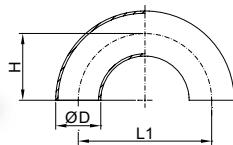

45°焊接式弯头  
45° Welded Elbow

3A No.KST-P014

Size	D	L1	R
1"	25.4	15.8	38.1
1 1/2"	38.1	23.8	57.2
2"	50.8	31.8	76.2
2 1/2"	63.5	39.6	95.3
3"	76.2	47.6	114.3
4"	101.6	63.5	152.4
6"	152.4	94.7	228.6

45°焊接式弯头长型  
45° Welded Elbow (Long Type)

3A No.KST-P015

Size	D	L1	R
1"	25.4	30.2	38.1
1 1/2"	38.1	41.3	57.2
2"	50.8	58.7	76.2
2 1/2"	63.5	76.2	95.3
3"	76.2	93.7	114.3
4"	101.6	122.2	152.4
6"	152.4	158.2	228.6

45°卡箍式弯头  
45° Clamped Elbow

3A No.KST-P016

Size	B	L1	R
1"	50.5	28.5	38.1
1 1/2"	50.5	36.5	57.2
2"	64.0	44.5	76.2
2 1/2"	77.5	52.3	95.3
3"	91.0	60.3	114.3
4"	119.0	76.2	152.4

180°焊接式弯头  
180° Welded Elbow

3A No.KST-P017

Size	D	L1	H
1"	25.4	76.2	38.1
1 1/2"	38.1	114.4	57.2
2"	50.8	152.4	76.2
2 1/2"	63.5	190.6	95.3
3"	76.2	228.6	114.3
4"	101.6	304.8	152.4